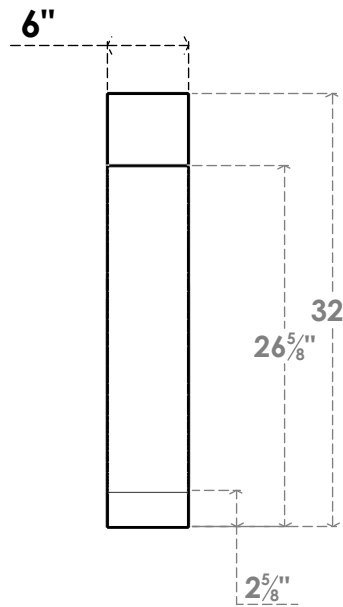

# ITEM NUMBER: BRCPC060X32000X32000IMP

6"W X 32"D X 32"H IMPERIAL ARCHITECTURAL GRADE PVC CLOSED KNEE BRACE

**SIDE PROFILE**

**FRONT PROFILE**

**ISOMETRIC**

EKENA MILLWORK  
2300 WEST MAIN ST.  
CLARKSVILLE, TX 75426  
TOLL FREE: 866-607-0453  
WWW.EKENAMILLWORK.COM

#### NOTES

1. INSTALLATION TO BE COMPLETED IN ACCORDANCE WITH MANUFACTURER'S SPECIFICATIONS.
2. DRAWING MAY NOT BE TO SCALE
3. THIS DRAWING IS INTENDED FOR DESIGN AND PLANNING PURPOSES ONLY.
4. ALL INFORMATION CONTAINED HEREIN WAS CURRENT AT THE TIME OF DEVELOPMENT BUT MUST BE REVIEWED AND APPROVED BY THE PRODUCT MANUFACTURER TO BE CONSIDERED ACCURATE.
5. ARCHITECTURAL GRADE PVC PRODUCTS ARE MADE FROM EXPANDED CELLULAR PVC AND COME NATURALLY WHITE BUT MAY BE PAINTED