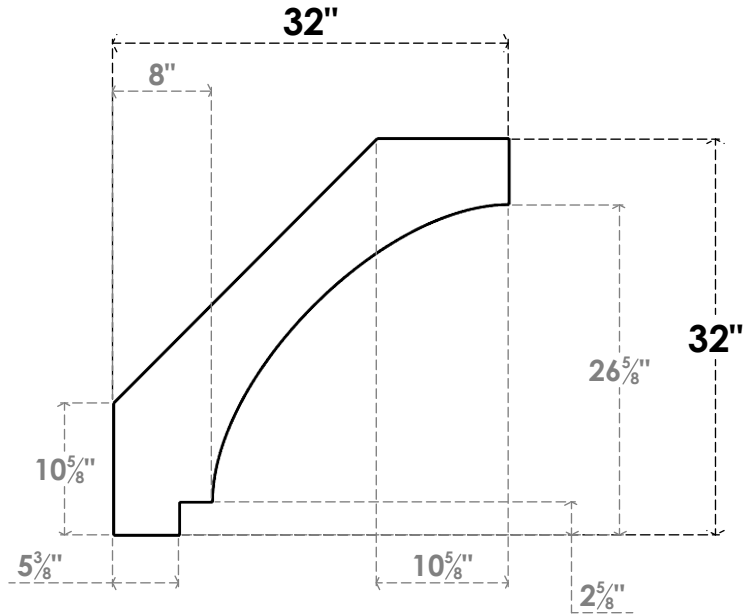

# ITEM NUMBER: BRCPC060X32000X32000IMP

6"W X 32"D X 32"H IMPERIAL ARCHITECTURAL GRADE PVC CLOSED KNEE BRACE

**SIDE PROFILE**

**FRONT PROFILE**

**ISOMETRIC**

EKENA MILLWORK  
2300 WEST MAIN ST.  
CLARKSVILLE, TX 75426  
TOLL FREE: 866-607-0453  
WWW.EKENAMILLWORK.COM